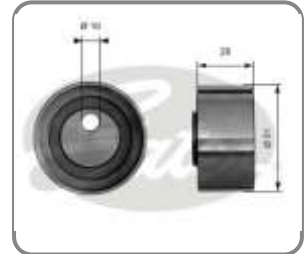

**GATES PART NO.:** I96135A4033  
**OE PART NO.:** 0306JAW00012N

BSG TENSIONER  
MAHINDRA SCORPIO 2.2L 4 CYL - DIESEL

**GATES PART NO.:** I96406A1000  
**OE PART NO.:** 0306DAM00281N

**TENSIONERS, IDLERS & WATER PUMPS**

BEARING IDLER ABDS  
MAHINDRA SCORPIO 2.2L 4 CYL. - DIESEL

**GATES PART NO.:** I96406A4033  
**OE PART NO.:** 0306JAM00361N

BEARING IDLER ABDS  
MAHINDRA BOLERO 1.5L 3CYL - DIESEL

**GATES PART NO.:** I96404A4033-A  
**OE PART NO.:** 0306JAM00391N

BEARING TENSIONER ABDS  
MAHINDRA RENAULT RENAULT  
LOGAN 1.4L "4" CYL PETROL

**GATES PART NO.:** I96512A1000-A  
**OE PART NO.:** 8200603359

BEARING TENSIONER SBDS  
MARUTI SUZUKI ALTO

**GATES PART NO.:** I96ALTOTASSY-1  
**OE PART NO.:** 12810M76G20